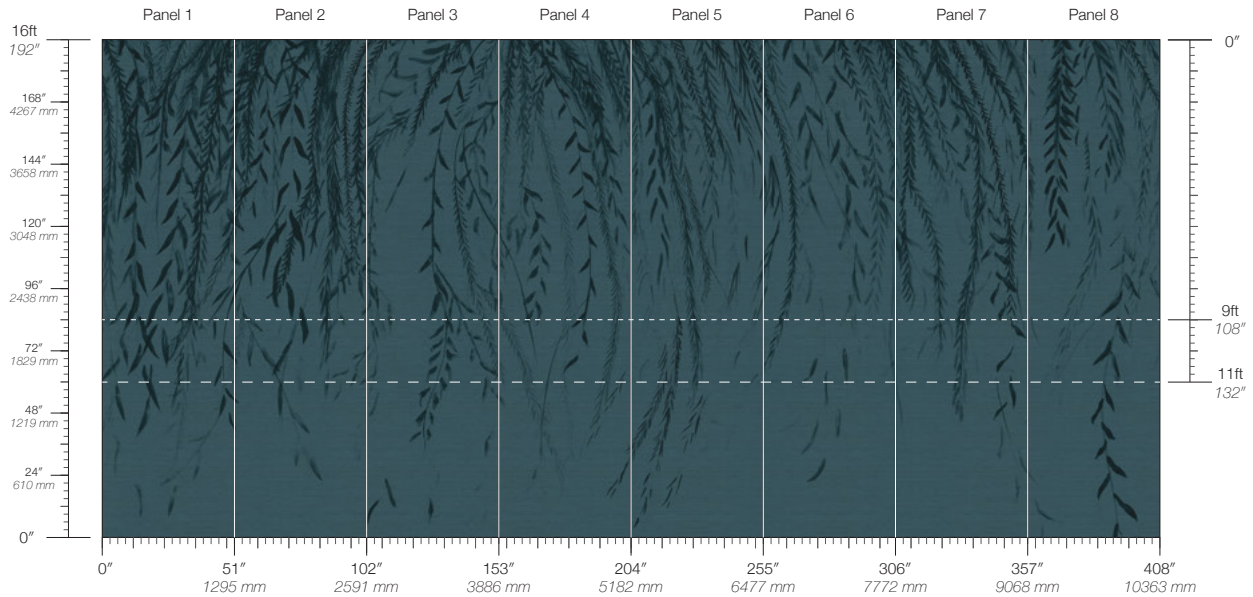

Sway Veer

Suitable for residential and commercial projects

COLOR

Veer

ITEM

8947

CONTENT

Type II PVC Free

PANEL WIDTH

51" / 1295 mm trimmed

PANEL HEIGHT

108" / 2743 mm base
132" / 3353 mm standard
192" / 4877 mm extended

REPEAT

Non-repeating

STOCK

Made to order

LEAD TIME

4 weeks to print

MINIMUM

1 panel

PRICE

Available upon request

ORIGIN

USA

DETAILS

Custom options available

MAINTENANCE

Water-based cleanser

ENVIRONMENTAL

HPD Available
Declare Label
Red List Free
Low VOC
Contributes to LEED v4
Post-Consumer Recycled Content

SPECS

Olefin Composite Face
Polyester/Cotton Woven Backing
13.33 oz/yd²
452 g/m²
Stippled Surface Texture

TESTING

ASTM E84 Adhered Class A
CAN/ULC-S102
EN 15102 Class B, s1 d0
CDPH CA Section 01350

DISCLAIMER

Refer to our website to see the full mural artwork. Reference the physical sample for color and texture. Panel maps represent mural artwork only.